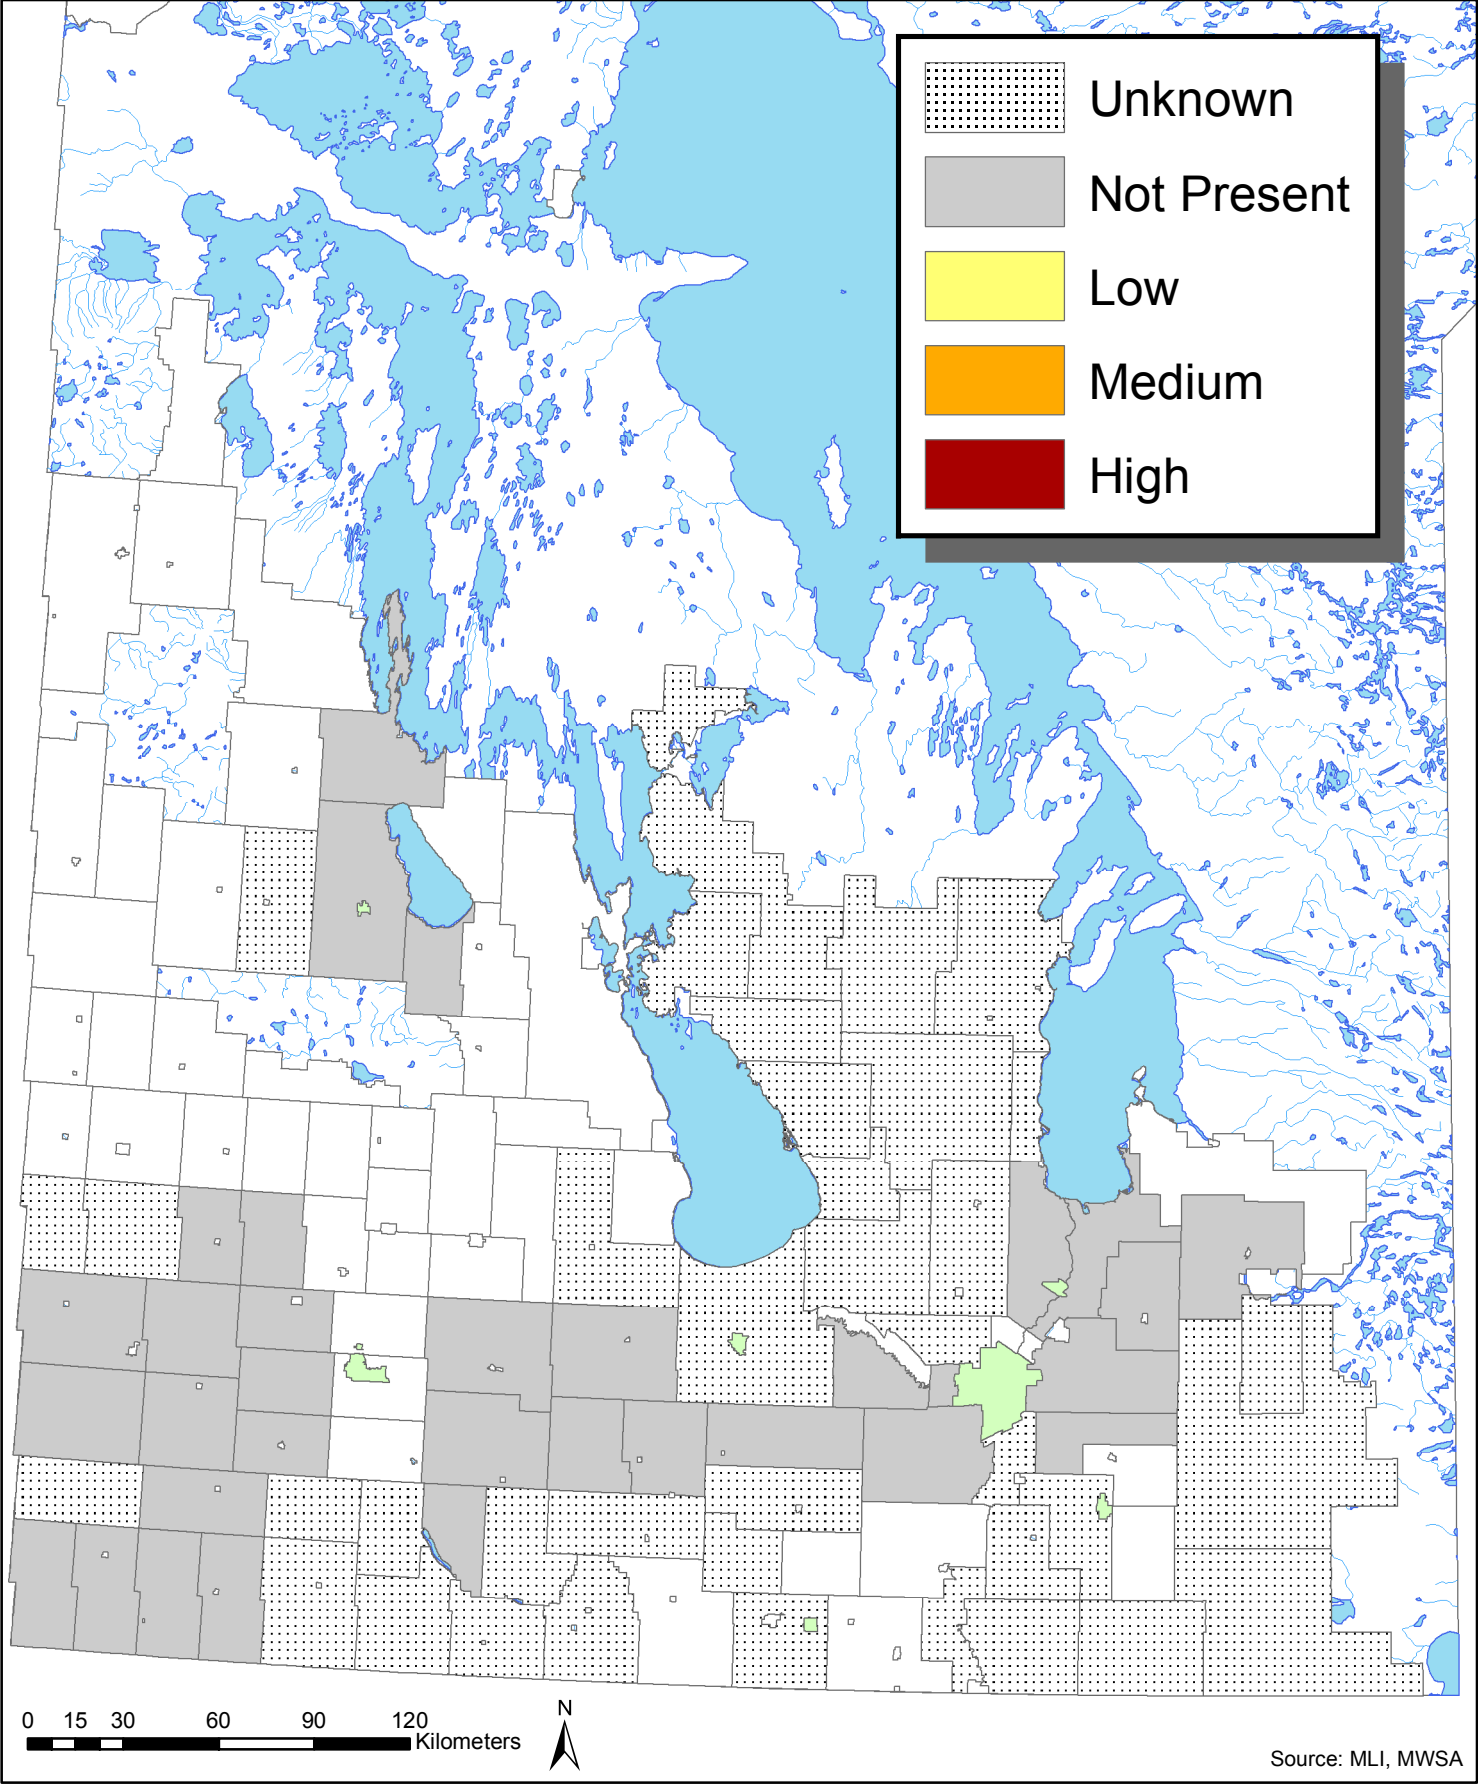

Japanese Knotweed (*Fallopia japonica*) Infestation in Manitoba Municipalities in 2010

Source: MLI, MWSA

Invasive Species Council of Manitoba
www.invasivespeciesmanitoba.com
(204) 232-6021